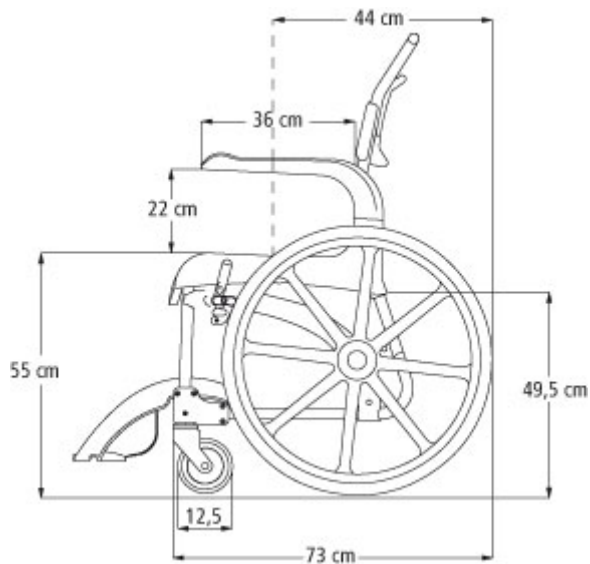

SRG

Measures and Weights

Total wide:	69 cm
Wide of the seat:	48 cm
Wide between the armrests:	43,5 cm
Weight:	20 kg
Safe weight restriction:	max. 130 kg