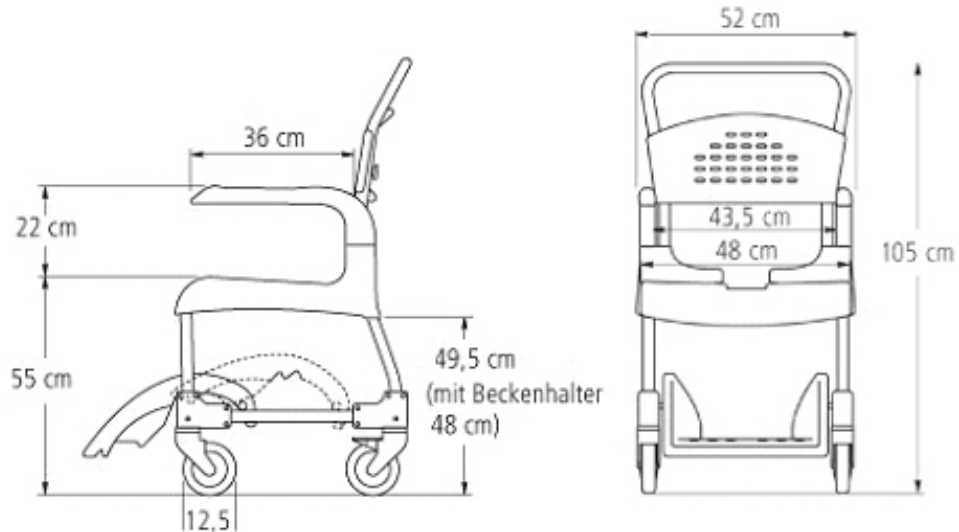

SRP

Measures and Weights

Total wide:	52 cm
Wide of the seat:	48 cm
Wide between the armrests:	43,5 cm
Weight:	14 kg
Safe weight restriction:	max. 130 kg