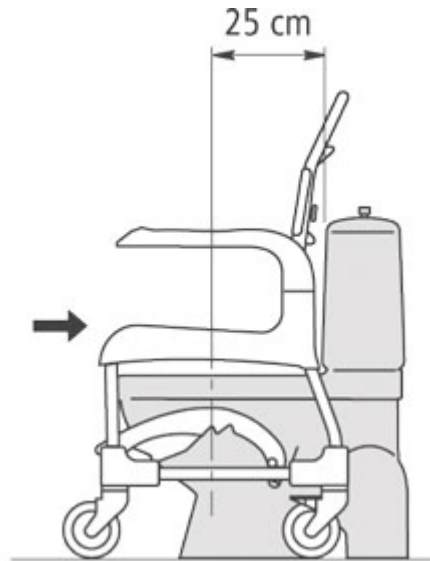

SRP

Measures and Weights

Total wide:	52 cm
Wide of the seat:	48 cm
Wide between the armrests:	43,5 cm
Weight:	14 kg
Safe weight restriction:	max. 130 kg