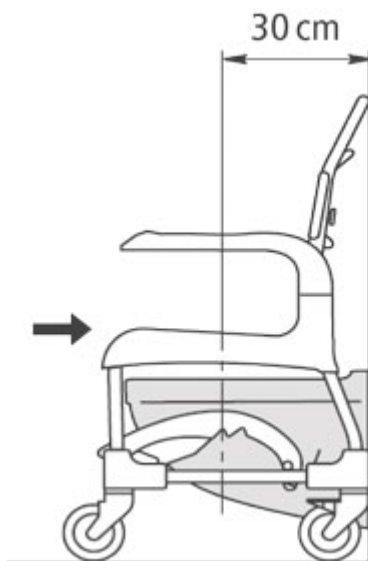

SRP

Measures and Weights

Total wide:	52 cm
Wide of the seat:	48 cm
Wide between the armrests:	43,5 cm
Weight:	14 kg
Safe weight restriction:	max. 130 kg